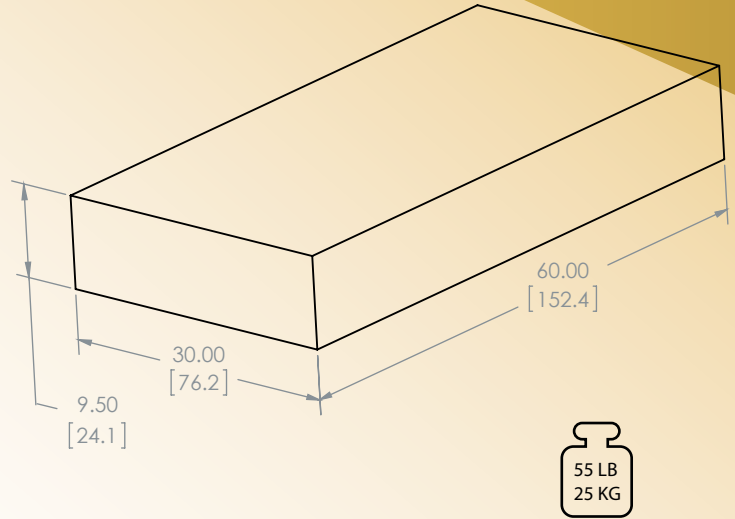

In-Floor Scale

Model SRV957IFS

SR Scales®

by SR Instruments, Inc.

Quality. Reliability. Accuracy.

SYSTEM SPECIFICATIONS

MAX WEIGHT	400 lb / 182 kg
DISPLAY RESOLUTION	0.1 lb / 0.1 kg
BUTTON FUNCTIONS	Zero/Weigh, Hold/Recall
DISPLAY UNITS	Pounds / Kilograms
POWER	120 VAC 50-60 Hz
AUTO HOLD	When enabled scale will automatically lock in a weight when stable, and store it. To recall this weight press the "Recall" button.
ALWAYS ON	Scale is always on in the background and will automatically wake up and lock a stable weight when weight is detected.
WARRANTY	Two (2) Years

ACCESSORIES AND OPTIONS

DESCRIPTION	PART NUMBER
SRV95X WIRELESS AUX DISPLAY	FR95X-AUX

PACKAGING

DIMENSIONS in [cm]

Note: Professional installation is required. Please consult with an SR team member prior to purchase.

Specifications subject to change without notice.