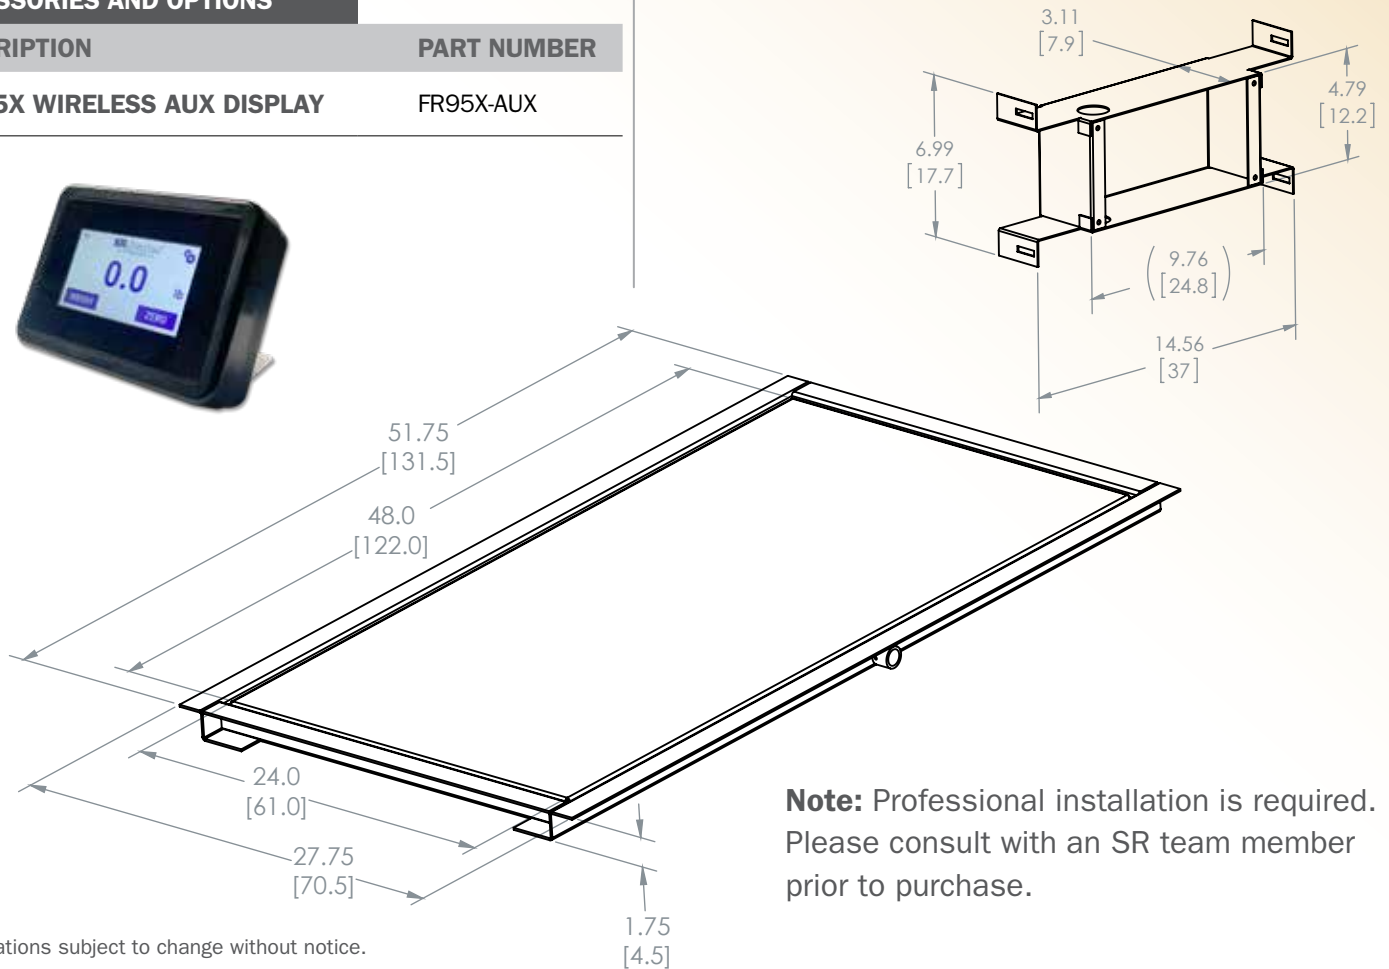

ACCESSORIES AND OPTIONS

DESCRIPTION	PART NUMBER
SRV95X WIRELESS AUX DISPLAY	FR95X-AUX

PACKAGING

DIMENSIONS in [cm]

Note: Professional installation is required. Please consult with an SR team member prior to purchase.