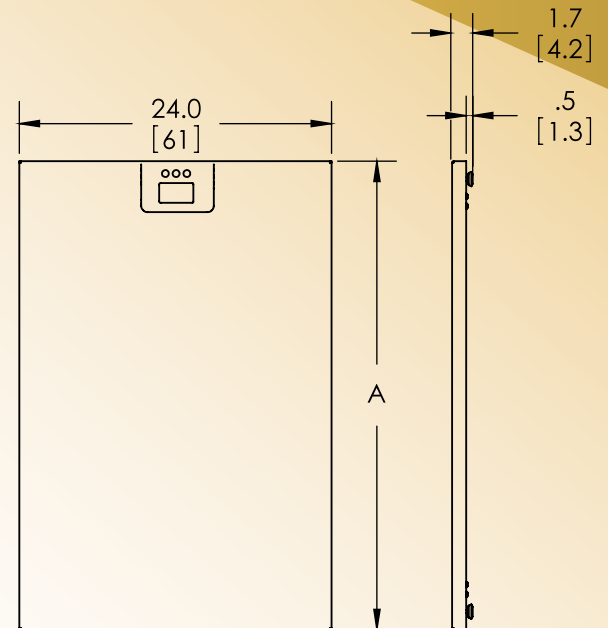

### SYSTEM SPECIFICATIONS

<b>MAX WEIGHT</b>	400 lb / 182 kg
<b>DISPLAY RESOLUTION</b>	.2 lb / .1 kg
<b>BUTTON FUNCTIONS</b>	Zero/Weigh, lb/kg, Hold/Recall
<b>DISPLAY UNITS</b>	Pounds / Kilograms
<b>MODEL SIZE</b>	<b>SRV945:</b> 24" x 36" (dim A) <b>SRV947:</b> 24" x 48" (dim A) <b>SRV949:</b> 24" x 60" (dim A)
<b>HOLD</b>	Freezes the weight on the display
<b>POWER</b>	Six (6) AA Batteries
<b>AUTO ZERO</b>	One button operation
<b>SCALE WEIGHT</b>	<b>SRV945:</b> 27 Pounds <b>SRV947:</b> 36 Pounds <b>SRV949:</b> 45 Pounds
<b>WARRANTY</b>	Two (2) Years

### DIMENSIONS in [cm]