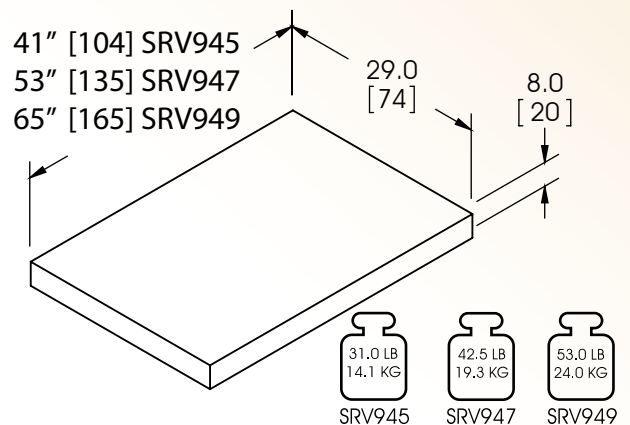

ACCESSORIES AND OPTIONS

DESCRIPTION	PART NUMBER
WIRELESS MODULE	Add -BT Suffix to P/N
SRV945 CARRY CASE	SRV945CC

Please note the wireless models still have the built in display as well. The addition of the wireless will also consume more battery and is not recommended for facilities that take a high volume of weights such as a veterinary clinic.

Specifications subject to change without notice.