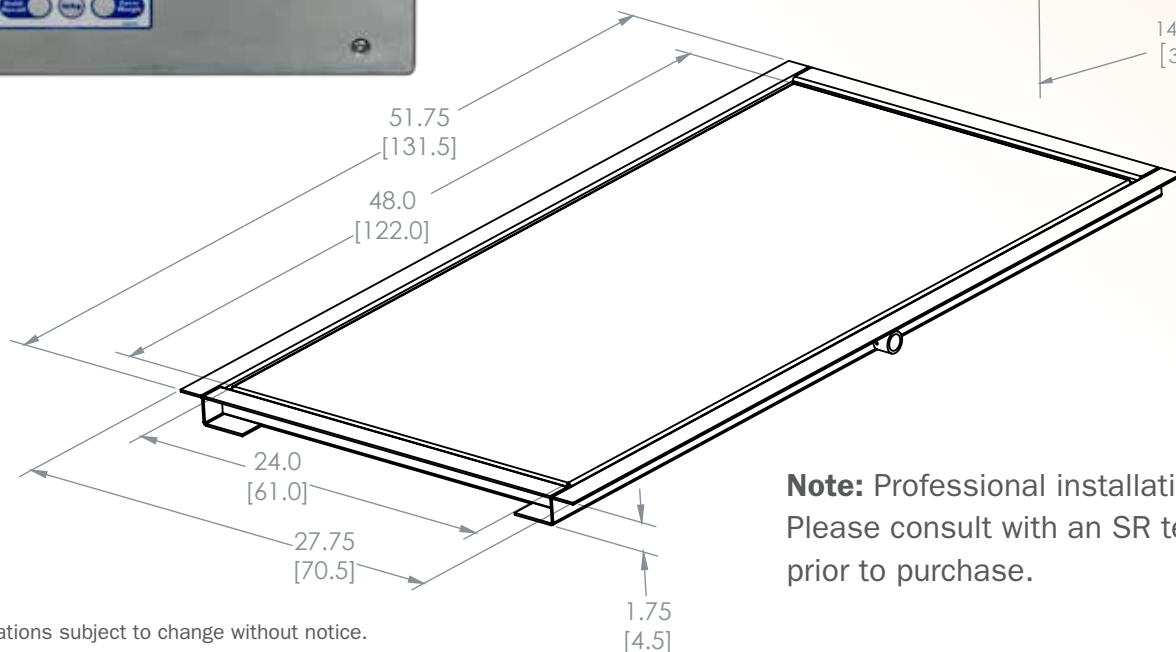

In-Floor Scale

Model SRV947IFS

SR Scales®
by SR Instruments, Inc.

Quality. Reliability. Accuracy.

SYSTEM SPECIFICATIONS

MAX WEIGHT	400 Lb / 182 Kg
DISPLAY RESOLUTION	.2 Lb / .1 kg
BUTTON FUNCTIONS	Zero/Weigh, lb/kg, Hold/Recall
DISPLAY UNITS	Pounds / Kilograms
POWER	120 VAC 50-60 Hz
HELD WEIGHT	Press "Hold/Recall" to store the current weight. Pressing "Hold/Recall" again will retrieve the last stored weight.
ALWAYS ON	Scale is always on in the background zero-tracking and will automatically wake up and lock a stable weight when weight is detected.
WARRANTY	Two (2) Years

ACCESSORIES AND OPTIONS

DESCRIPTION	PART NUMBER
IN FLOOR SCALE WITH WIRELESS	SRV947IFS-BT