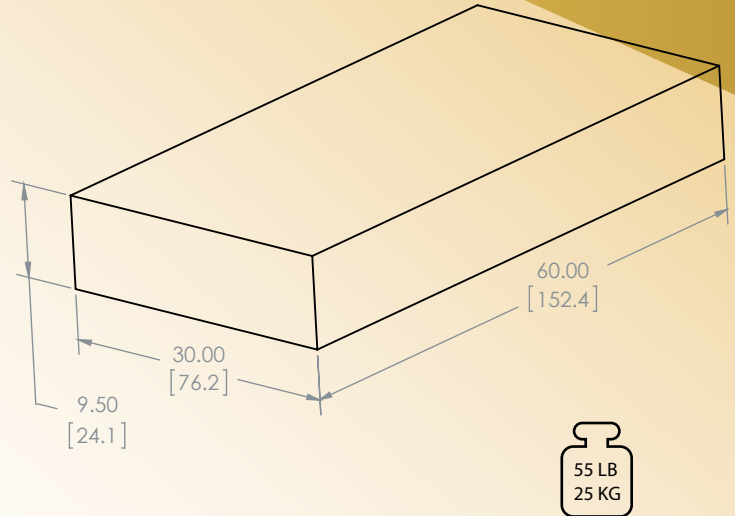

In-Floor Scale

Model SRV947IFS

SR Scales®
by SR Instruments, Inc.

Quality. Reliability. Accuracy.

SYSTEM SPECIFICATIONS

MAX WEIGHT	400 Lb / 182 Kg
DISPLAY RESOLUTION	.2 Lb / .1 kg
BUTTON FUNCTIONS	Zero/Weigh, lb/kg, Hold/Recall
DISPLAY UNITS	Pounds / Kilograms
POWER	120 VAC 50-60 Hz
HELD WEIGHT	Press "Hold/Recall" to store the current weight. Pressing "Hold/Recall" again will retrieve the last stored weight.
ALWAYS ON	Scale is always on in the background zero-tracking and will automatically wake up and lock a stable weight when weight is detected.
WARRANTY	Two (2) Years

ACCESSORIES AND OPTIONS

DESCRIPTION	PART NUMBER
IN FLOOR SCALE WITH WIRELESS	SRV947IFS-BT

PACKAGING

DIMENSIONS in [cm]

Note: Professional installation is required. Please consult with an SR team member prior to purchase.

Specifications subject to change without notice.

SR Instruments, Inc.

600 Young Street, Tonawanda, New York 14150 USA
T: 716.693.5977 • F: 716.693.5854 • TF: 1.800.654.6360

www.srscales.com

email: info-request@srinstruments.com