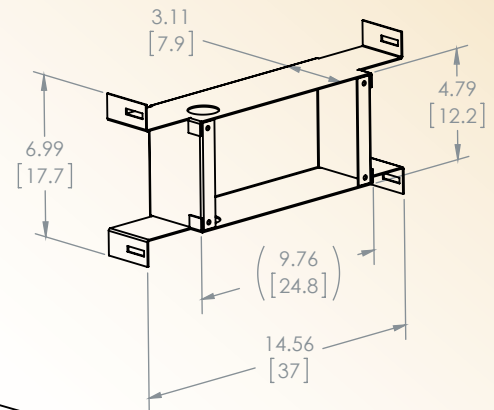

MEMORY RECALL

Recall the last stored weight.

In-Floor Scale

Model SRV947IFS

SR Scales[®]
by SR Instruments, Inc.

Quality. Reliability. Accuracy.

SYSTEM SPECIFICATIONS

MAX WEIGHT	400 Lb / 182 Kg
DISPLAY RESOLUTION	.2 Lb / .1 kg
BUTTON FUNCTIONS	Zero/Weigh, lb/kg, Hold/Recall
DISPLAY UNITS	Pounds / Kilograms
POWER	120 VAC 50-60 Hz
HELD WEIGHT	Press "Hold/Recall" to store the current weight. Pressing "Hold/Recall" again will retrieve the last stored weight.
ALWAYS ON	Scale is always on in the background zero-tracking and will automatically wake up and lock a stable weight when weight is detected.
WARRANTY	Two (2) Years

ACCESSORIES AND OPTIONS

DESCRIPTION	PART NUMBER
IN FLOOR SCALE WITH WIRELESS	SRV947IFS-BT

PACKAGING

DIMENSIONS in [cm]

Note: Professional installation is required. Please consult with an SR team member prior to purchase.