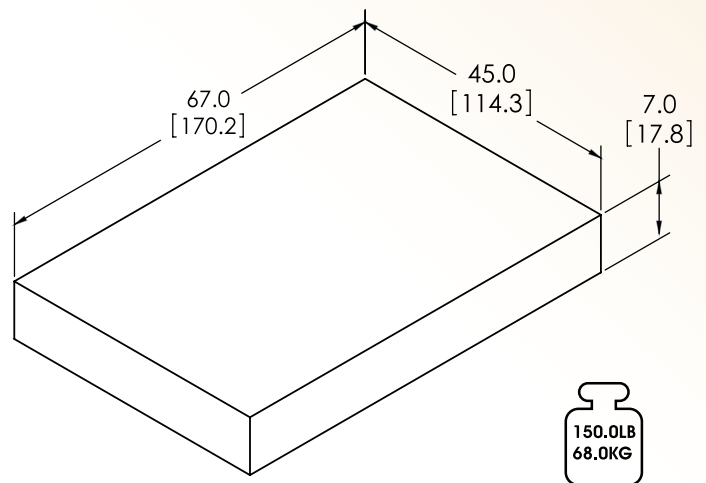

Marine Platform Scale

Model SRV716W

Weighing dolphins or Sea Lions? The SRV716W is a large platform scale designed to weigh marine mammals. The scales round edges make beaching easy for the animal.

Constructed from heavy duty stainless steel with sealed load cells, SR marine scales provide years of dependable service.

PLATFORM SIZE

36" x 54"

HEAVY DUTY

Stainless steel platform and sealed electronics provide durable service in the toughest environments.

CAPACITY

2,000 Lbs or 907 Kgs

PORTABLE

Scale can be moved between pools and storage.

POWER

Six "AA" batteries provide up to 800 weigh cycles. (5 minutes/ cycle)

Marine Platform Scale

Model SRV716W

SR Scales[®]
by SR Instruments, Inc.

Quality. Reliability. Accuracy.

SYSTEM SPECIFICATIONS

MAX WEIGHT	2,000 Lb / 907 Kg
DISPLAY RESOLUTION	.2 Lb / .1 kg
BUTTON FUNCTIONS (BUILT IN READOUT)	Zero/Weigh (Hold for Zero)
BUTTON FUNCTIONS (TABLET)	Zero/Weigh, Units, Hold/Recall
DISPLAY UNITS	Pounds / Kilograms
PORTABILITY	Scale is easily transported with wheels and handle.
POWER	Six (6) "AA" Batteries
HELD WEIGHT *TABLET ONLY*	Highest stable weight is automatically stored in memory. Press "Held Wt" on the tablet to recall last stored weight.
AUTO POWER DOWN	Approximately five (5) minutes from last button press.
SCALE WEIGHT	105 Lbs. / 78 Kgs.
WARRANTY	Two (2) Years

DIMENSIONS in [cm]

PACKAGING

Specifications subject to change without notice.