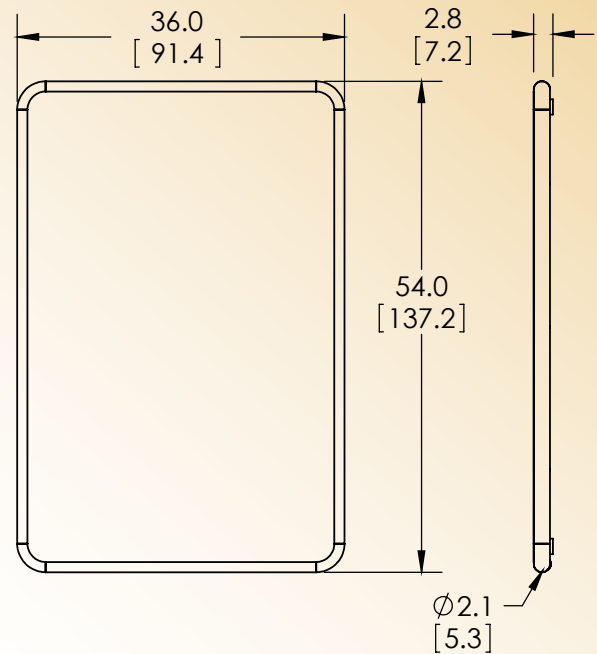

PLATFORM SIZE

36" x 54"

HEAVY DUTY

Stainless steel platform and sealed electronics provide durable service in the toughest environments.

CAPACITY

2,000 Lbs or 907 Kgs

PORTABLE

Scale can be moved between pools and storage.

POWER

Six "AA" batteries provide up to 800 weigh cycles. (5 minutes/ cycle)

Marine Platform Scale

Model SRV716W

SR Scales[®]
by SR Instruments, Inc.

Quality. Reliability. Accuracy.

SYSTEM SPECIFICATIONS

MAX WEIGHT	2,000 Lb / 907 Kg
DISPLAY RESOLUTION	.2 Lb / .1 kg
BUTTON FUNCTIONS (BUILT IN READOUT)	Zero/Weigh (Hold for Zero)
BUTTON FUNCTIONS (TABLET)	Zero/Weigh, Units, Hold/Recall
DISPLAY UNITS	Pounds / Kilograms
PORTABILITY	Scale is easily transported with wheels and handle.
POWER	Six (6) "AA" Batteries
HELD WEIGHT *TABLET ONLY*	Highest stable weight is automatically stored in memory. Press "Held Wt" on the tablet to recall last stored weight.
AUTO POWER DOWN	Approximately five (5) minutes from last button press.
SCALE WEIGHT	105 Lbs. / 78 Kgs.
WARRANTY	Two (2) Years

DIMENSIONS in [cm]

PACKAGING

Specifications subject to change without notice.