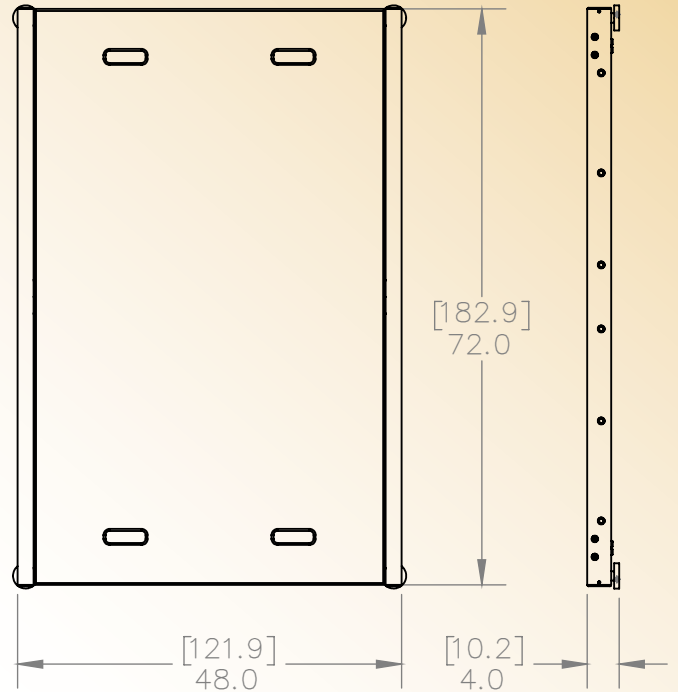

## Model SRV715

**SR Scales**<sup>®</sup>  
by SR Instruments, Inc.

Quality. Reliability. Accuracy.

### SYSTEM SPECIFICATIONS

<b>MAX WEIGHT</b>	4,000 Lb / 1,820 Kg
<b>DISPLAY RESOLUTION</b>	1 Lb / .5 kg
<b>BUTTON FUNCTIONS</b>	Zero/Weigh, lb/kg, Hold/Recall
<b>DISPLAY UNITS</b>	Pounds / Kilograms
<b>PORTABILITY</b>	Scale disassembles for easy transport.
<b>POWER</b>	Six (6) "AA" Batteries
<b>HELD WEIGHT</b>	Highest stable weight is automatically stored in memory. Press HELD Wt to recall last stored weight.
<b>AUTO POWER DOWN</b>	Approximately five (5) minutes from last button press.
<b>SCALE WEIGHT</b>	Top Panel 84 Lbs. Transducer 115 Lbs.
<b>WARRANTY</b>	Two (2) Years

### DIMENSIONS in [cm]