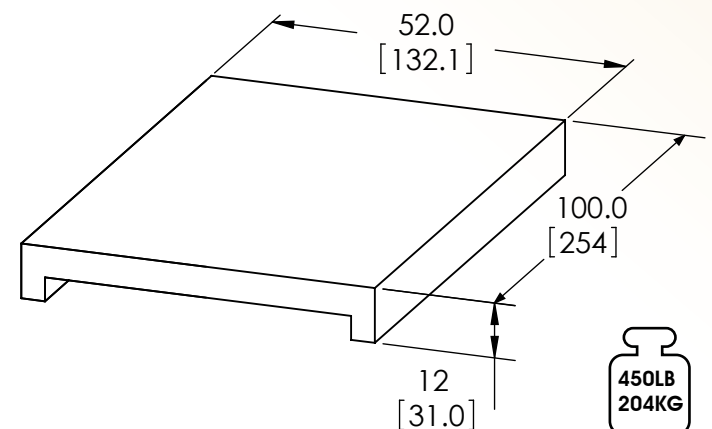

EXTRA LARGE WEIGHING SURFACE

The scale's large 48" x 96" anti-skid surface makes it ideal for gathering weight on large animals.

CAPACITY

15,000 Lbs. or 6,800 Kgs.

PORTABLE

The unique five piece design makes the scale lightweight allowing for portability between exhibits as well as being keeper friendly.

POWER

Six D-cell batteries provide up to 1,200 weigh cycles.

Mobile Platform Scale

Model SRV714

SR Scales[®]
by SR Instruments, Inc.

Quality. Reliability. Accuracy.

SYSTEM SPECIFICATIONS

MAX WEIGHT	15,000 Lb / 6,800 Kg
DISPLAY RESOLUTION	5 Lb / 2 kg
BUTTON FUNCTIONS	Zero/Weigh, lb/kg, Hold/Recall
DISPLAY UNITS	Pounds / Kilograms
PORTABILITY	Scale disassembles for easy transport.
POWER	Six (6) "D" Cell Batteries
HELD WEIGHT	Highest stable weight is automatically stored in memory. Press "Held Wt" on the tablet to recall last stored weight.
AUTO POWER DOWN	Approximately ten (10) minutes from last button press.
SCALE WEIGHT	Top Panels 95Lbs./pc. (3 pcs.) Bottom Rails 80Lbs./pc. (2 pcs.)
WARRANTY	Two (2) Years

DIMENSIONS in [cm]

PACKAGING

Specifications subject to change without notice.

SR Instruments, Inc.

600 Young Street, Tonawanda, New York 14150 USA
T: 716.693.5977 • F: 716.693.5854 • TF: 1.800.654.6360

www.srscales.com