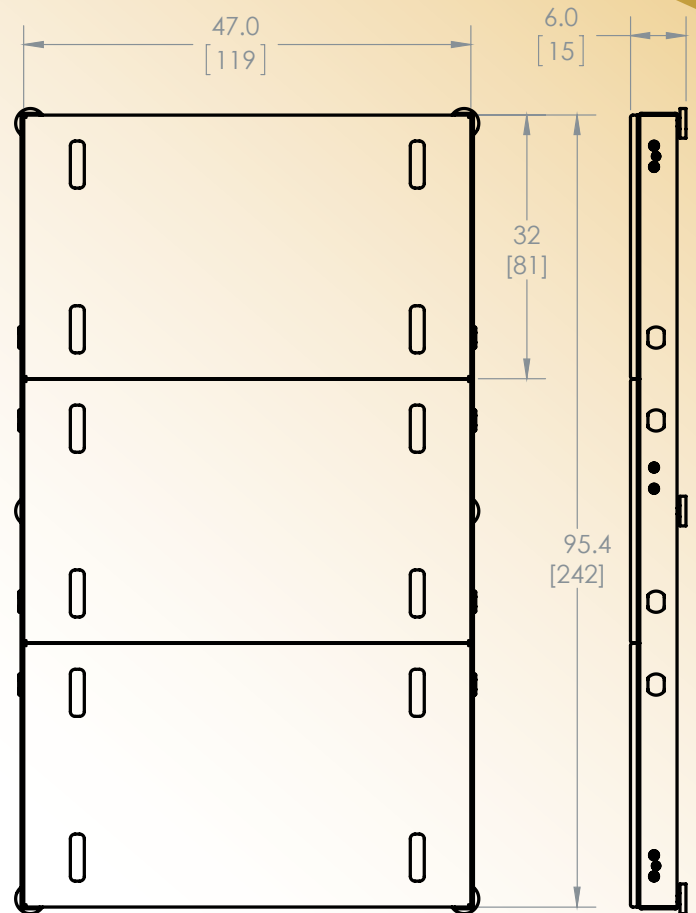

Mobile Platform Scale

Model SRV714

SR Scales®
by SR Instruments, Inc.

Quality. Reliability. Accuracy.

SYSTEM SPECIFICATIONS

MAX WEIGHT	15,000 Lb / 6,800 Kg
DISPLAY RESOLUTION	5 Lb / 2 kg
BUTTON FUNCTIONS	Zero/Weigh, lb/kg, Hold/Recall
DISPLAY UNITS	Pounds / Kilograms
PORTABILITY	Scale disassembles for easy transport.
POWER	Six (6) "D" Cell Batteries
HELD WEIGHT	Highest stable weight is automatically stored in memory. Press "Held Wt" on the tablet to recall last stored weight.
AUTO POWER DOWN	Approximately ten (10) minutes from last button press.
SCALE WEIGHT	Top Panels 95Lbs./pc. (3 pcs.) Bottom Rails 80Lbs./pc. (2 pcs.)
WARRANTY	Two (2) Years

DIMENSIONS in [cm]

PACKAGING