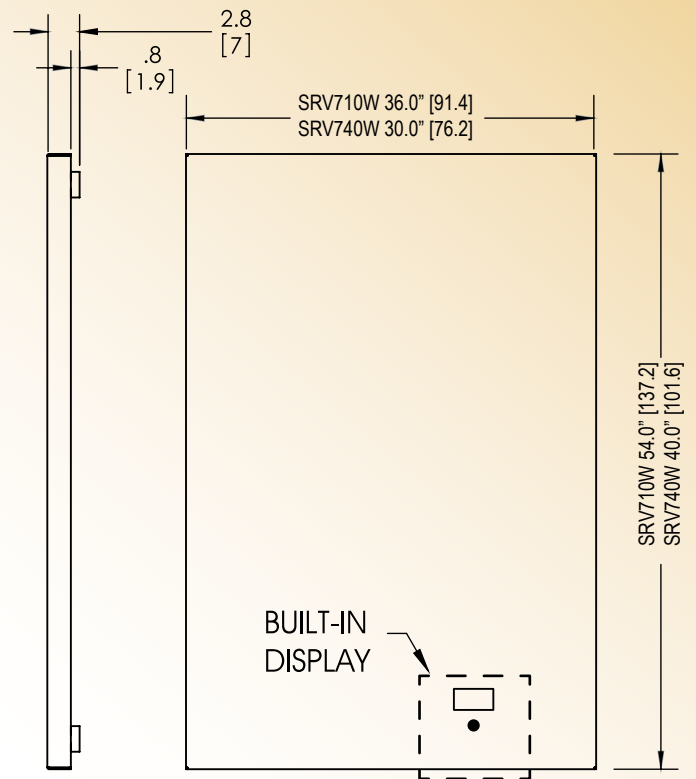

DIMENSIONS in [cm]

PACKAGING