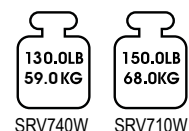

Specifications subject to change without notice.

SR Instruments, Inc.

600 Young Street, Tonawanda, New York 14150 USA
T: 716.693.5977 • F: 716.693.5854 • TF: 1.800.654.6360

www.srscales.com

email: info-request@srinstruments.com