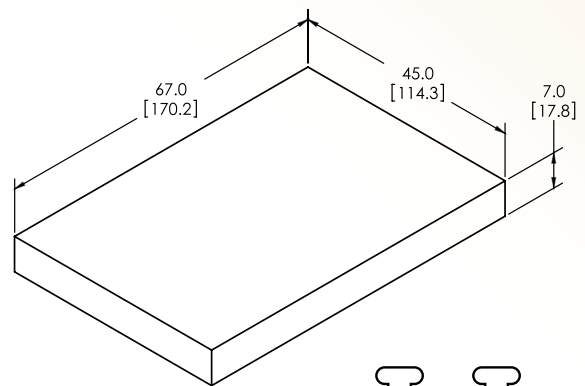

Specifications subject to change without notice.

SR Instruments, Inc.

600 Young Street, Tonawanda, New York 14150 USA
T: 716.693.5977 • F: 716.693.5854 • TF: 1.800.654.6360

www.srscales.com

email: info-request@srinstruments.com